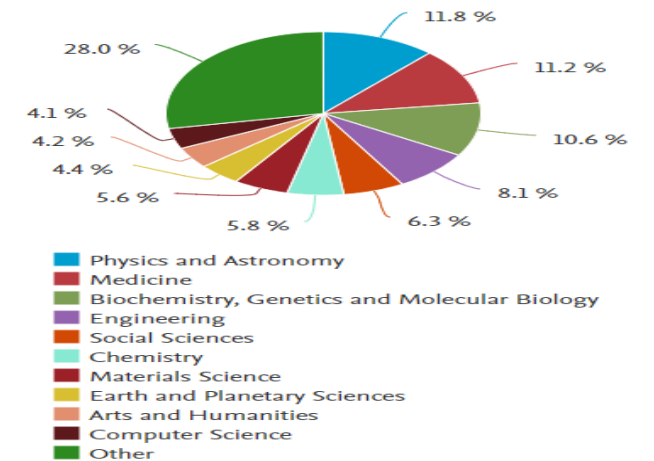

Other name formats: [University Of Cambridge](#) [Cambridge University](#) [University Chemical Laboratory](#) [Univ Of Cambridge](#) [Univ. Cambridge](#)
[Centre For Mathematical Sciences](#) [Department Of Chemistry](#) [Kavli Institute For Cosmology](#) [Cambridge Univ](#)

Affiliation profile actions

- [Give feedback](#)
- [Set document alert](#)
- [Export subject area data](#)

Documents, whole institution
330,720

Documents, affiliation only
278,262

Authors
32,687

[Save to author list](#)

[Documents by subject area](#) [Affiliation hierarchy](#) [Collaborating affiliations](#) [Documents by source](#)

Sort by: [Document count (high-low)](#)

Physics and Astronomy	55568	Environmental Science	11402
Medicine	52820	Chemical Engineering	10499
Biochemistry, Genetics and Molecular Biology	50216	Immunology and Microbiology	10142
Engineering	38396	Psychology	7691
Social Sciences	29635	Economics, Econometrics and Finance	6147
Chemistry	27358	Business, Management and Accounting	5436
Materials Science	26682	Pharmacology, Toxicology and Pharmaceutics	5244
Earth and Planetary Sciences	20734	Energy	4996
Arts and Humanities	19995	Nursing	2622
Computer Science	19193	Decision Sciences	2499
Agricultural and Biological Sciences	19019	Veterinary	2457
Mathematics	16652	Health Professions	1507
Neuroscience	13720	Undefined	369
Multidisciplinary	11733	Dentistry	133

University of Cambridge