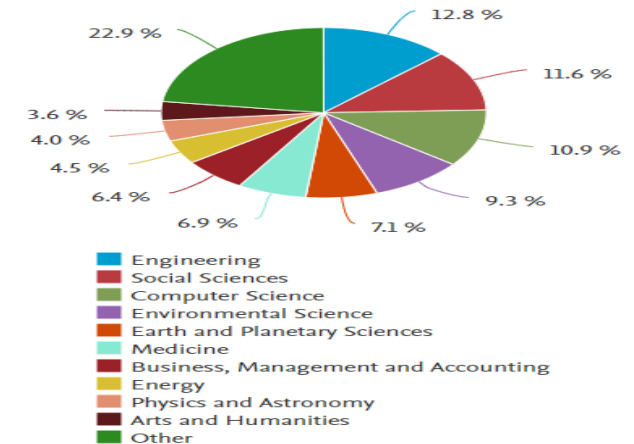

[Print](#) [Email](#)

Universitas Muhammadiyah Yogyakarta

Kampus Terpadu UMY, Jl. Brawijaya, Kasihan, Bantul, Yogyakarta
Yogyakarta, Indonesia
Affiliation ID: 60104457

Other name formats: [Universitas Muhammadiyah Yogyakarta](#) [Universitas Muhammadiyah](#) [Muhammadiyah University Of Yogyakarta](#) [University Of Muhammadiyah Yogyakarta](#) [Universitas Muhammadiyah Yogyakarta (umy)](#) [University Muhammadiyah Yogyakarta](#)

[View all](#)

Affiliation profile actions

- [Give feedback](#)
- [Set document alert](#)
- [Export subject area data](#)

Documents, affiliation only
2,487

Authors
1,575

[Save to author list](#)

Documents by subject area

Collaborating affiliations

Documents by source

Sort by: **Document count (high-low)**

Engineering	599	Agricultural and Biological Sciences	101
Social Sciences	543	Nursing	79
Computer Science	509	Pharmacology, Toxicology and Pharmaceutics	73
Environmental Science	434	Biochemistry, Genetics and Molecular Biol...	54
Earth and Planetary Sciences	331	Chemical Engineering	46
Medicine	320	Chemistry	31
Business, Management and Accounting	299	Dentistry	29
Energy	212	Multidisciplinary	28
Physics and Astronomy	185	Psychology	18
Arts and Humanities	166	Health Professions	17
Mathematics	156	Immunology and Microbiology	11
Economics, Econometrics and Finance	153	Neuroscience	2
Materials Science	141	Veterinary	2
Decision Sciences	126		

Universitas Muhammadiyah Yogyakarta