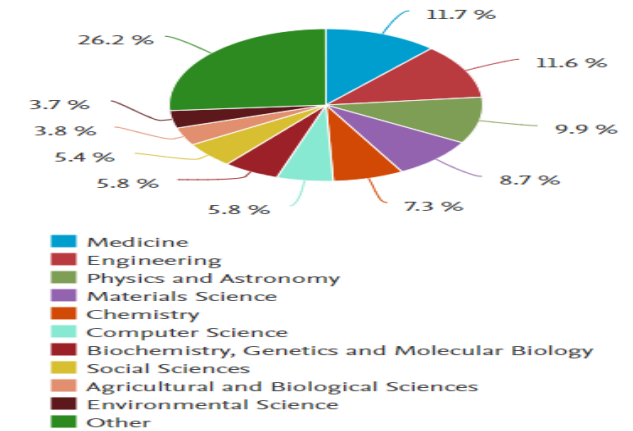

Affiliation details - Universiti Malaya

About Scopus Affiliation Identifier

Print Email

Universiti Malaya

Chancellery Building (Lobby Level), Corporate Communications
Office, Kuala Lumpur
Malaysia
Affiliation ID: 60029157
Other name formats: [University Of Malaya](#) [Universiti Malaya](#) [University Malaya](#) [Univ. Malaya](#) [University Of Malaya (um)](#)

Affiliation profile actions

- Give feedback
- Set document alert
- Export subject area data

Documents, whole institution
72,066

Documents, affiliation only
70,386

Authors
18,389 [Save to author list](#)

Documents by subject area Affiliation hierarchy Collaborating affiliations Documents by source

Sort by: Document count (high-low)

Medicine	15154	Business, Management and Accounting	2786
Engineering	15061	Multidisciplinary	2638
Physics and Astronomy	12807	Pharmacology, Toxicology and Pharmaceutics	2350
Materials Science	11297	Arts and Humanities	2154
Chemistry	9451	Economics, Econometrics and Finance	2017
Computer Science	7520	Earth and Planetary Sciences	1662
Biochemistry, Genetics and Molecular Biology	7508	Neuroscience	1033
Social Sciences	6978	Dentistry	896
Agricultural and Biological Sciences	4958	Nursing	817
Environmental Science	4825	Decision Sciences	754
Chemical Engineering	4662	Psychology	707
Energy	3857	Health Professions	654
Mathematics	3495	Veterinary	437
Immunology and Microbiology	2929	Undefined	30

Universiti Malaya