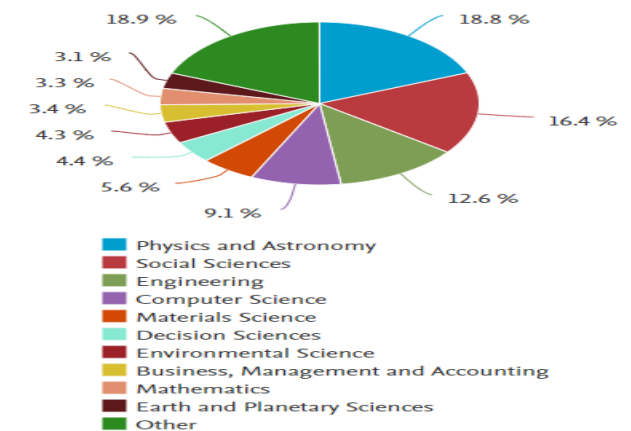

[Try the test version](#)

Affiliation details - Universitas Negeri Malang

[About Scopus Affiliation Identifier](#)

[Print](#) [Email](#)

Universitas Negeri Malang

Jl. Semarang 5, Malang
East Java, Indonesia
Affiliation ID: 60104775

Other name formats: [Universitas Negeri Malang](#) [State University Of Malang](#) [Universitas Negeri](#) [Faculty Of Mathematics And Natural Sciences](#)
[Malang State University](#) [Fmipa Universitas Negeri Malang](#) [Universitas Negeri Malang (um)](#)

Affiliation profile actions

- [Give feedback](#)
- [Set document alert](#)
- [Export subject area data](#)

Documents, affiliation only
5,836

Authors
3,957

[Save to author list](#)

[Documents by subject area](#) [Collaborating affiliations](#) [Documents by source](#)

Sort by: [Document count (high-low)](#)

Physics and Astronomy	1999	Biochemistry, Genetics and Molecular Biol...	168
Social Sciences	1738	Medicine	154
Engineering	1340	Economics, Econometrics and Finance	134
Computer Science	970	Chemical Engineering	132
Materials Science	595	Health Professions	72
Decision Sciences	466	Multidisciplinary	70
Environmental Science	456	Psychology	69
Business, Management and Accounting	366	Pharmacology, Toxicology and Pharmaceutics	64
Mathematics	347	Nursing	18
Earth and Planetary Sciences	328	Immunology and Microbiology	17
Arts and Humanities	320	Dentistry	11
Energy	291	Veterinary	9
Chemistry	280	Neuroscience	6
Agricultural and Biological Sciences	189		

Universitas Negeri Malang